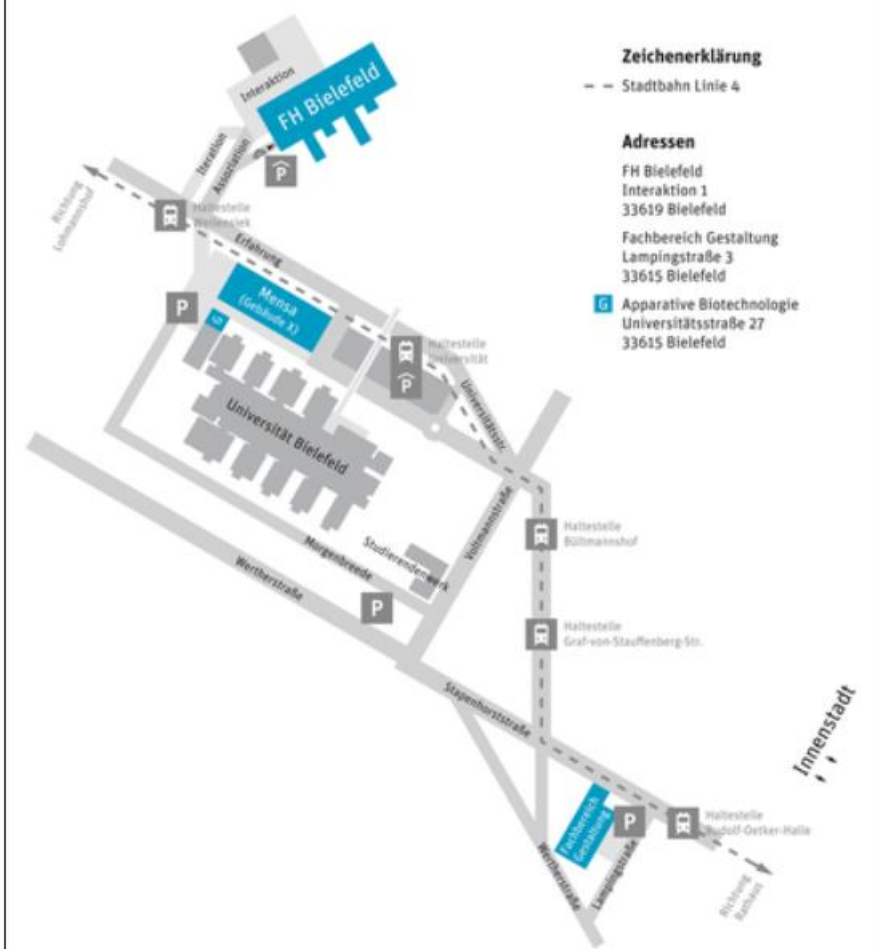

Fachhochschule Bielefeld

Campusplan Bielefeld

Getting there

Nearest airports: Hannover, Dortmund, Paderborn

Train: ICE express direct train link from Hannover, Berlin, Cologne, Düsseldorf, Dortmund

Tram line 4 Bielefeld central station towards Lohmannshof / Universität, stop Wellensiek